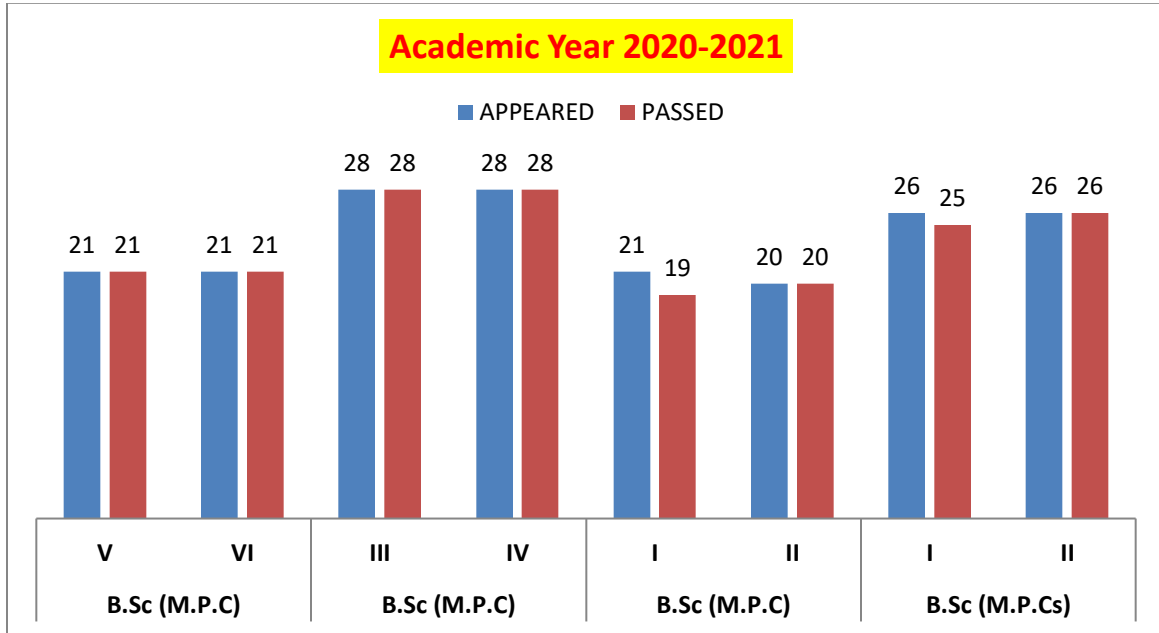

## ACADEMIC YEAR: 2018-2019

GROUP	SEMESTER	APPEARED	PASSED	PASSED%
B.Sc (M.P.C)	I	23	23	100%
	II	23	23	100%

**ACADEMIC YEAR: 2019-2020**

GROUP	SEMESTER	APPEARED	PASSED	PASSED%
B.Sc (M.P.C)	III	22	22	100%
	IV	21	21	100%
B.Sc (M.P.C)	I	28	28	100%
	II	28	28	100%

## ACADEMIC YEAR: 2020-2021

GROUP	SEMESTER	APPEARED	PASSED	PASSED%
B.Sc (M.P.C)	V	21	21	100%
	VI	21	21	100%
B.Sc (M.P.C)	III	28	28	100%
	IV	28	28	100%
B.Sc (M.P.C)	I	21	19	90.5%
	II	20	20	100%
B.Sc (M.P.Cs)	I	26	25	96.2%
	II	26	26	100%