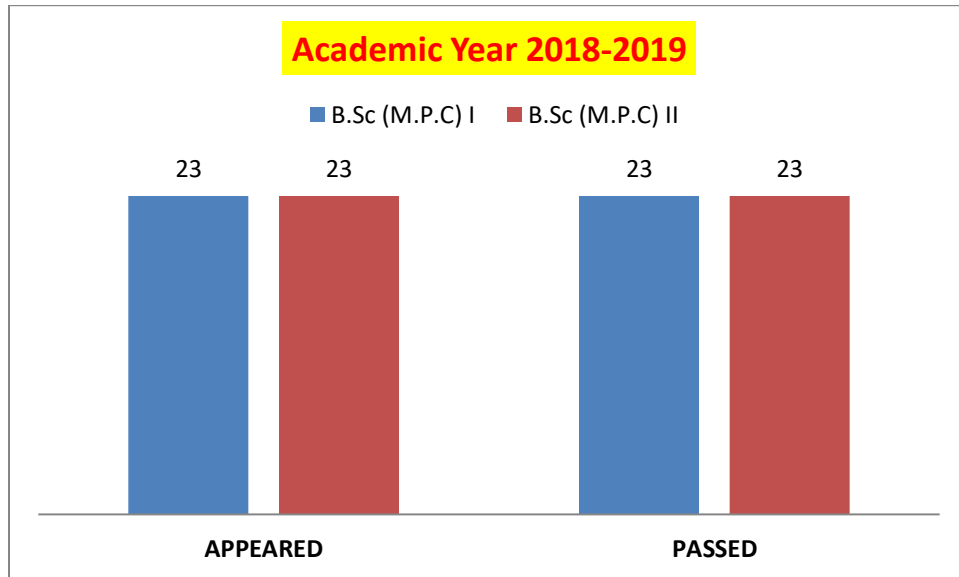

## ACADEMIC YEAR: 2018-2019

GROUP	SEMESTER	APPEARED	PASSED	PASSED%
B.Sc (M.P.C)	I	23	23	100%
	II	23	23	100%

**ACADEMIC YEAR: 2019-2020**

GROUP	SEMESTER	APPEARED	PASSED	PASSED%
B.Sc (M.P.C)	III	22	22	100%
	IV	21	21	100%
B.Sc (M.P.C)	I	28	28	100%
	II	28	28	100%