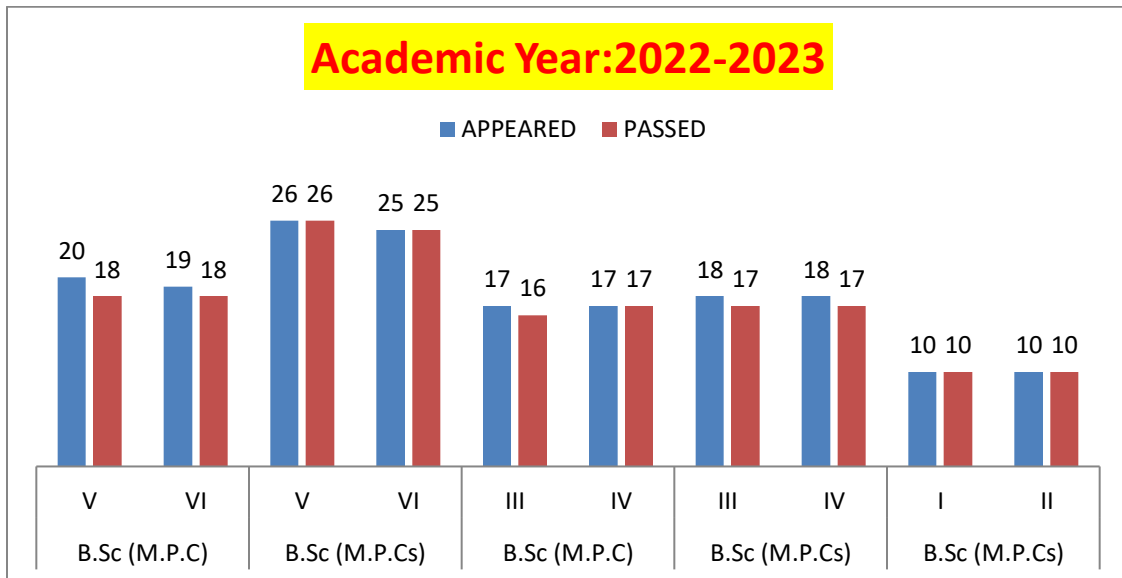

ACADEMIC YEAR: 2022-2023

GROUP	SEMESTER	APPEARED	PASSED	PASSED%
B.Sc (M.P.C)	V	20	18	90%
	VI	19	18	95%
B.Sc (M.P.Cs)	V	26	26	100%
	VI	25	25	100%
B.Sc (M.P.C)	III	17	16	94.1%
	IV	17	17	100%
B.Sc (M.P.Cs)	III	18	17	94.4%
	IV	18	17	94.4%
B.Sc (M.P.Cs)	I	10	10	100%
	II	10	10	100%