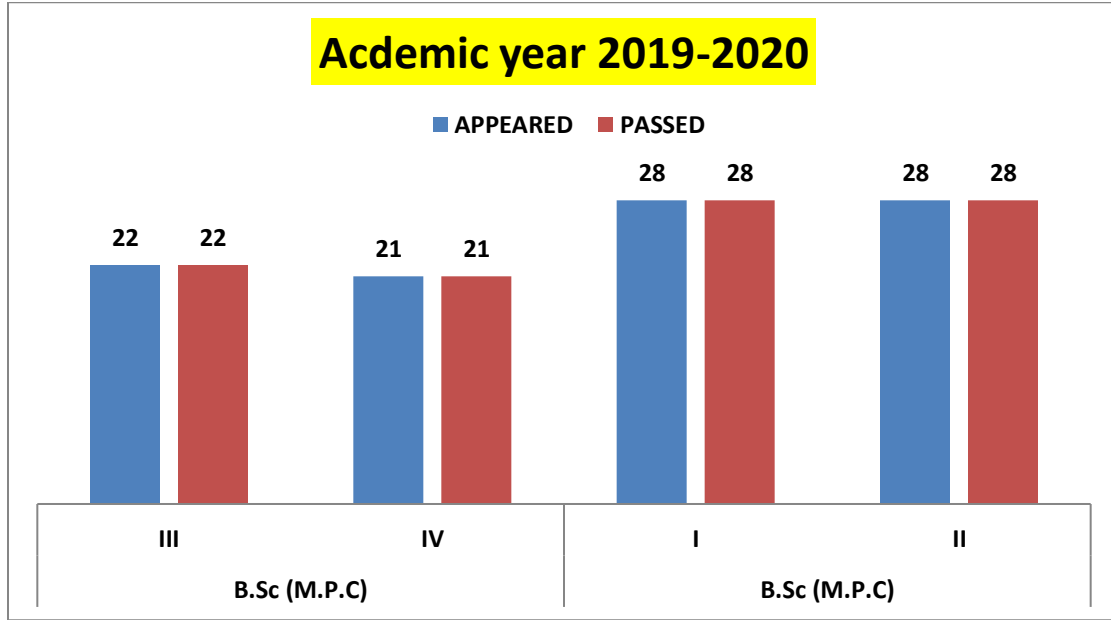

**RESULT ANALYSIS**

## ACADEMIC YEAR: 2018-2019

GROUP	SEMESTER	APPEARED	PASSED	PASSED%
B.Sc (M.P.C)	I	23	23	100%
	II	23	23	100%

**ACADEMIC YEAR: 2019-2020**

GROUP	SEMESTER	APPEARED	PASSED	PASSED%
B.Sc (M.P.C)	III	22	22	100%
	IV	21	21	100%
B.Sc (M.P.C)	I	28	28	100%
	II	28	28	100%