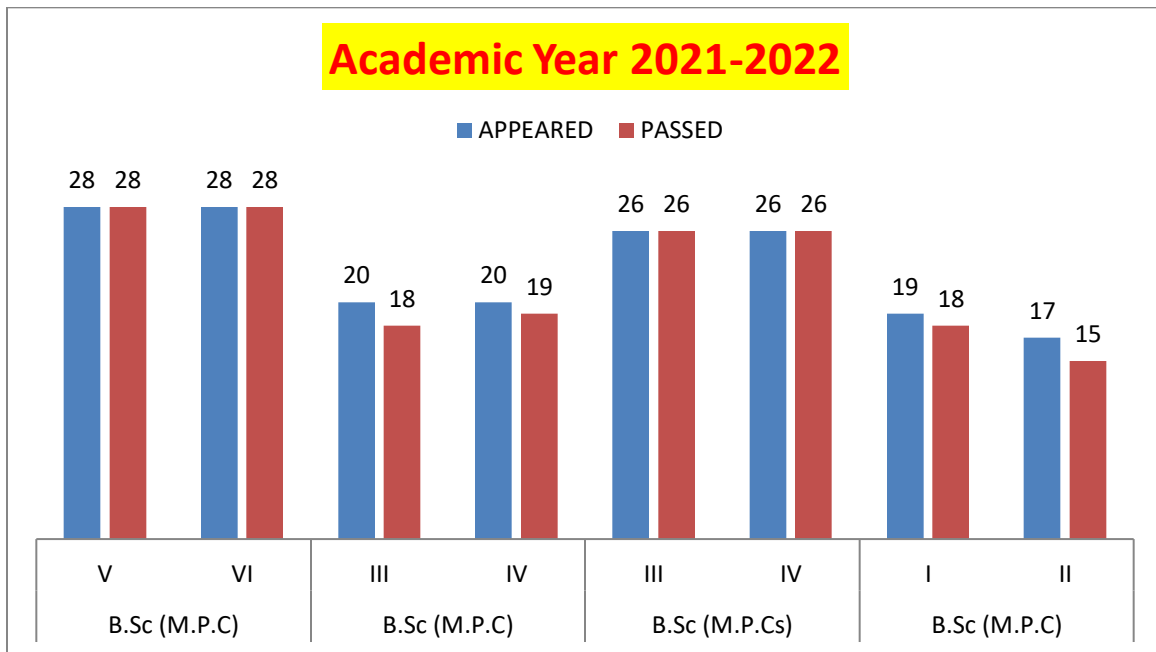

ACADEMIC YEAR: 2021-2022

GROUP	SEMESTER	APPEARED	PASSED	PASSED%
B.Sc (M.P.C)	V	28	28	100%
	VI	28	28	100%
B.Sc (M.P.C)	III	20	18	90%
	IV	20	19	90.5%
B.Sc (M.P.Cs)	III	26	26	100%
	IV	26	26	100%
B.Sc (M.P.C)	I	19	18	94.7%
	II	17	15	88.2%
B.Sc (M.P.Cs)	I	24	21	87.5%
	II	24	21	87.5%